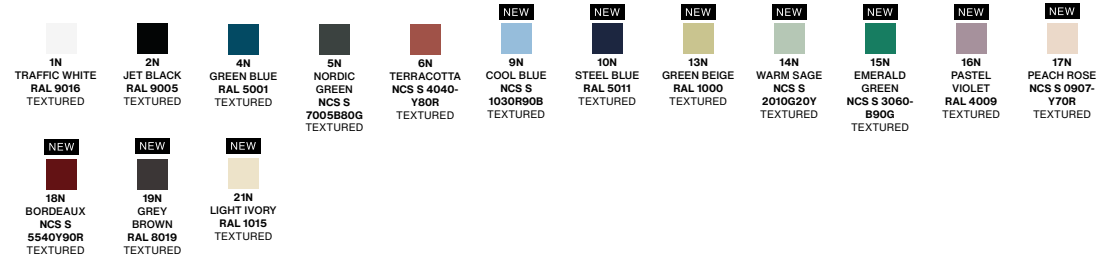

STRUCTURE

LEGS