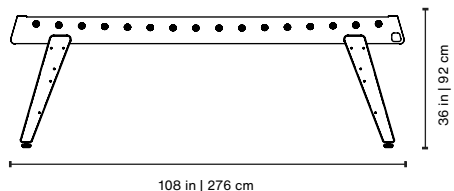

INCLUDES

Balls set (7 units)
 4 extra players (2 per team)

DELIVERY EXCEPTION

STRUCTURE

LEGS

Product weight
 275.6 lb | 125 kg

Packaging dimensions
 113x51.2x22.8 in |
 287x130x58 cm

Packaging weight
 467.4 lb | 212 kg

RS BARCELONA

RS MAX DINING FOOTBALL TABLE

RAFAEL RODRÍGUEZ

NEW COLORS

UP TO 8 PLAYERS

MATERIALS

Structure: Steel with cataphoretic coating process and micro textured powder coated polyester paint.
Field: HPL (green, black or grey).
Legs: FSC/PEFC certificated iroko wood.
Glass: 0.4 in | 1 cm templated glass.
Players: Cast aluminium.
Handles: FSC/PEFC certificated iroko wood.