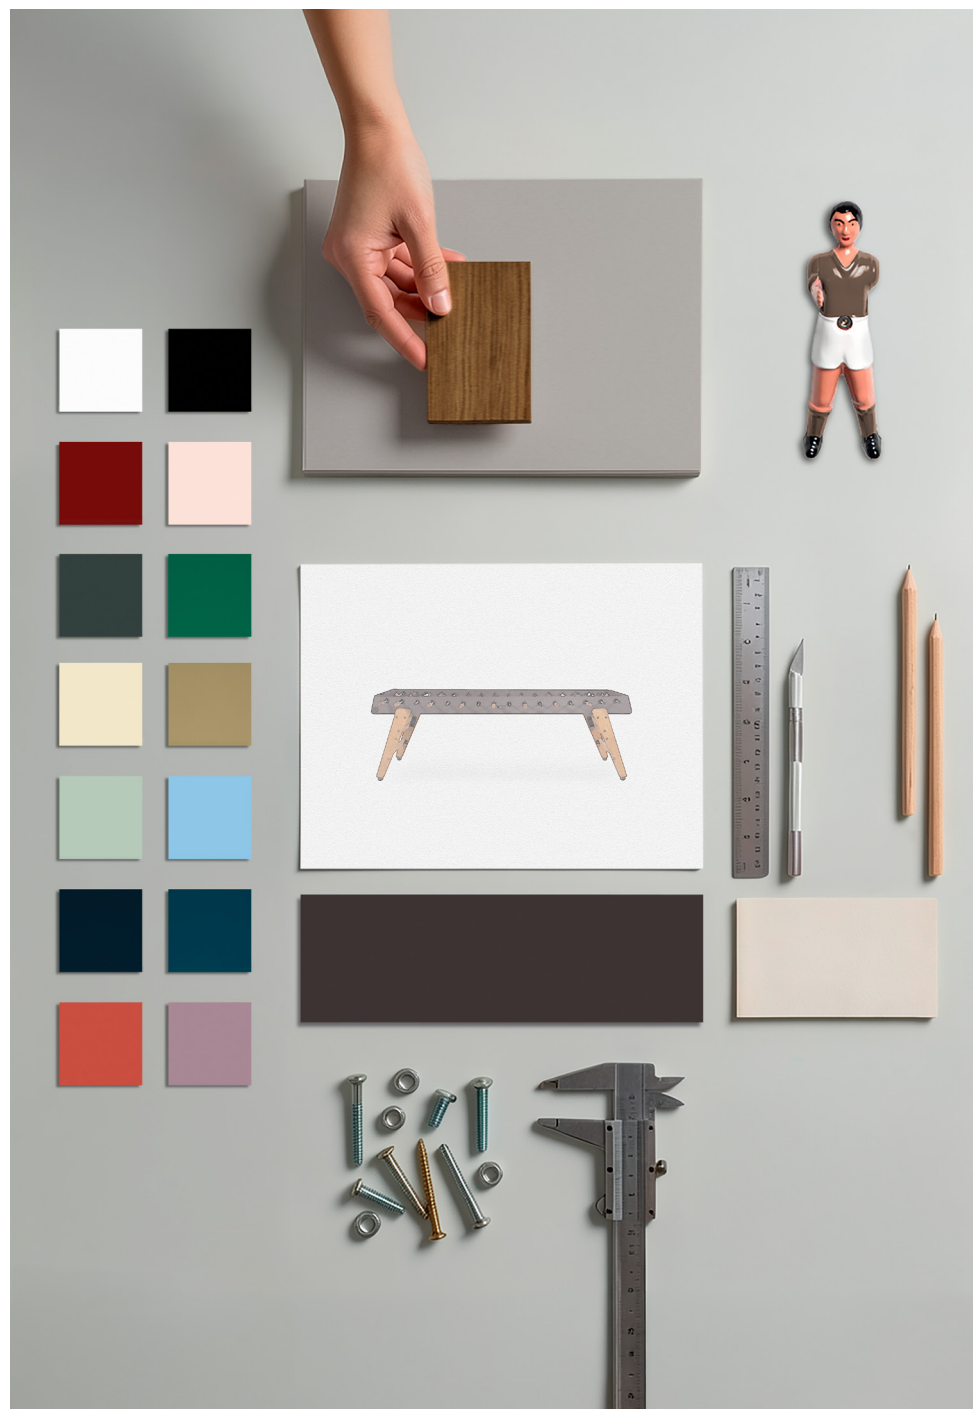

RS BARCELONA

HEAD OFFICE & SHOWROOM
C. CÒRSEGA, 365
08037, BARCELONA
SPAIN
PHONE: +34 936589503
E-MAIL: INFO@RSBARCELONA.COM

FACTORY & WAREHOUSE
C. DE LA BARCA, 7-9
POLÍGONO INDUSTRIAL LA FLORA-FOU
08640 OLESA DE MONTSERRAT
BARCELONA, SPAIN

RS BARCELONA LLC (USA)
E-MAIL: ANDREA@RSBARCELONA.COM
PHONE: +1 424 249 9646
LOS ANGELES, CA

RSBARCELONA.COM
SCANN THIS CODE AND FIND OUT OUR INTENSE LIVING PRODUCTS.

in p v f

RS BARCELONA