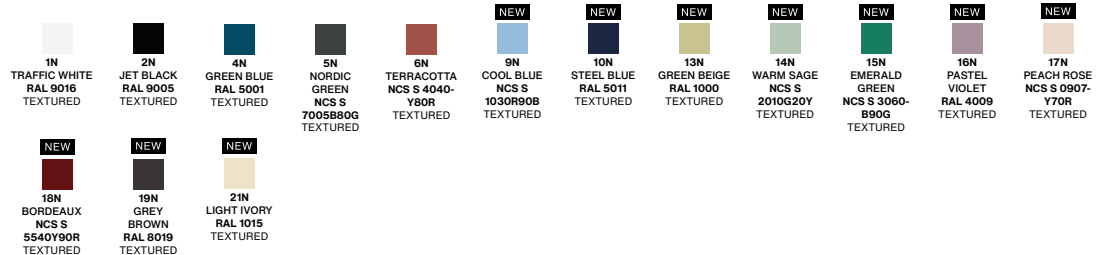

STRUCTURE

LEGS