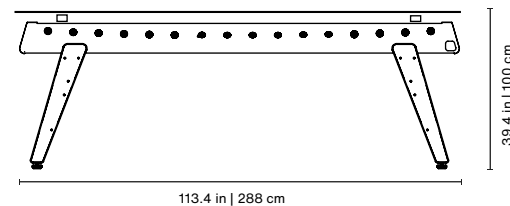

INCLUDES

Balls set (7 units)
 4 extra players (2 per team)

DELIVERY EXCEPTION

STRUCTURE

LEGS

Product weight
 619.5 lb | 281 kg

Packaging dimensions and weight
 115.7x55.5x26.8 in | 294x141x68 cm
 817.9 lb | 371 kg