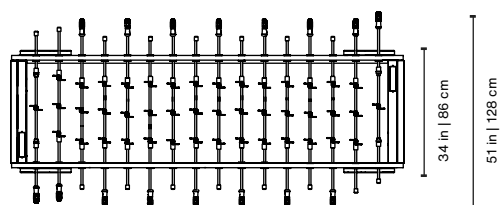

RS BARCELONA

RS MAX DINING FOOTBALL TABLE

RAFAEL RODRÍGUEZ

NEW COLORS

UP TO 8 PLAYERS

MATERIALS

Structure: Steel with cataphoretic coating process and micro textured powder coated polyester paint.
Field: HPL (green, black or grey).
Legs: FSC/PEFC certificated iroko wood.
Glass: 0.4 in | 1 cm templated glass.
Players: Cast aluminium.
Handles: FSC/PEFC certificated iroko wood.