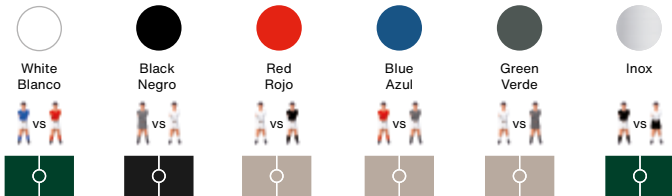

rs-barcelona

RS2

Rafael Rodríguez, 2006
Football table
Futbolín

Indoor • Interior

Outdoor • Exterior

Materials

Outdoor Inox finish: Shot blasted stainless steel lacquered.
Outdoor RAL colour finish: Stainless steel and micro textured powder coated polyester paint.
Indoor RAL colour finish: Steel and micro textured powder coated polyester paint.
Field: HPL (green, cream or black).
Players: Cast aluminium.
Handles: FSC/PEFC certificated iroko wood.

Includes

Balls set (7 units).
2 extra players (1 per team).

Product weight • Peso del producto 196.2 lb | 89 kg

63x53x22 in | 160x134,6x55,9 cm
266.8 lb | 121 kg

Materiales

Acabado Inox: Acero inoxidable granallado y lacado.
Acabado color RAL exterior: Acero inoxidable y pintura poliéster con acabado micro texturado.
Acabado color RAL interior: Acero y pintura poliéster con acabado micro texturado.
Campo: HPL (verde, crema o negro).
Jugadores: Aluminio fundido.
Mangos: Madera de iroko certificada FSC/PEFC.

Incluye

Set de bolas (7 unidades).
2 jugadores extra (1 por equipo).

rs-barcelona

RS2 Gold

Rafael Rodríguez, 2016
Football table
Futbolín

Colours • Colores

Materials

Structure: Stainless steel and micro textured powder coated polyester paint.
Field: HPL (black).
Players: Cast aluminium in gold and silver chrome plating.
Handles: Wood with polyester paint.
Gold chrome plating bearing: The score counter, ball bearing, screws and other small pieces.