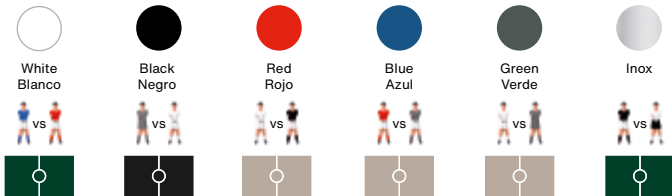

Incluye

Set de bolas (7 unidades).
2 jugadores extra (1 por equipo).

rs-barcelona

RS2 Gold

Rafael Rodríguez, 2016
Football table
Futbolín

Colours • Colores

Materials

Structure: Stainless steel and micro textured powder coated polyester paint.
Field: HPL (black).
Players: Cast aluminium in gold and silver chrome plating.
Handles: Wood with polyester paint.
Gold chrome plating bearing: The score counter, ball bearing, screws and other small pieces.

Incluye

Set de bolas (7 unidades).
2 jugadores extra (1 por equipo).

RS2 Dining

José Andrés & Rafael Rodríguez, 2014
Football dining table
Futbolín mesa

Indoor • Interior

Outdoor • Exterior

Materials

Outdoor Inox finish: Shot blasted stainless steel lacquered.
Outdoor RAL colour finish: Stainless steel and micro textured powder coated polyester paint.
Indoor RAL colour finish: Steel and micro textured powder coated polyester paint.
Glass: 0.4 in | 1 cm tempered glass.
Field: HPL (green, cream or black).
Players: Cast aluminium.
Handles: FSC/PEFC certificated iroko wood.

Includes

Balls set (7 units).
2 extra players (1 per team).

Materiales

Acabado Inox: Acero inoxidable granallado y lacado.
Acabado color RAL exterior: Acero inoxidable y pintura poliéster con acabado micro texturado.
Acabado color RAL interior: Acero y pintura poliéster con acabado micro texturado.
Cristal: Vidrio templado de 1 cm de espesor.
Campo: HPL (verde, crema o negro).
Jugadores: Aluminio fundido.
Mangos: Madera de iroko certificada FSC/PEFC.