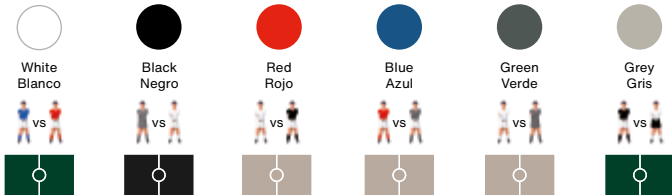

The Gold Edition.

RS2 Gold Football Table · Rafael Rodríguez

Glamour and sophistication into the game. We dress our RS2 football table to the nines. In the Gold Edition, the players jump to the playing pitch with a chrome-plated kit in gold and silver and we add a subtle and elegant touch of brightness in gold colour to some details parts that have made these items all-time classics. It looks like pieces of art. Yes, it is. And, what's more, it is football table to be used and enjoyed as intensely as the rest of our range, but with that touch of sophistication you can expect to find in rarefied settings and ambiances. Because you can also play in a dinner suit or in an evening dress and high heels.

Glamour y sofisticación en el juego. El fútbol RS2 se viste de gala. En la Gold Edition, los jugadores salen al campo con traje dorado y plateado e introducimos un brillo sutil y elegante en oro a los detalles que han convertido estas piezas en clásicos. Parece una obra de arte. Lo es. Pero, por encima de todo, es un fútbol para jugar y disfrutar con la misma intensidad que el resto de la colección. Eso sí, con ese toque chic que respiran ciertos espacios y ambientes. Porque también se puede jugar a fútbol con frac, traje de noche y zapatos de aguja.

rs-barcelona

RS2

Rafael Rodríguez, 2006
Football table
Futbolín

Indoor • Interior

Outdoor • Exterior

Materials

Outdoor Inox finish: Shot blasted stainless steel lacquered.
Outdoor RAL colour finish: Stainless steel and micro textured powder coated polyester paint.
Indoor RAL colour finish: Steel and micro textured powder coated polyester paint.
Field: HPL (green, cream or black).
Players: Cast aluminium.
Handles: FSC/PEFC certificated iroko wood.