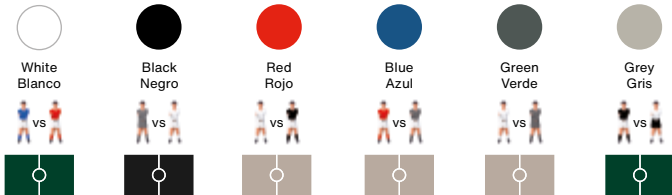

Incluye

Set de bolas (7 unidades).
2 jugadores extra (1 por equipo).

rs-barcelona

RS2 Gold

Rafael Rodríguez, 2016
Football table
Futbolín

Colours • Colores

Materials

Structure: Stainless steel and micro textured powder coated polyester paint.
Field: HPL (black).
Players: Cast aluminium in gold and silver chrome plating.
Handles: Wood with polyester paint.
Gold chrome plating bearing: The score counter, ball bearing, screws and other small pieces.

Incluye

Set de bolas (7 unidades).
2 jugadores extra (1 por equipo).

RS2 Dining

José Andrés & Rafael Rodríguez, 2014
Football dining table
Futbolín mesa

Indoor • Interior

Outdoor • Exterior

Materials

Outdoor Inox finish: Shot blasted stainless steel lacquered.
Outdoor RAL colour finish: Stainless steel and micro textured powder coated polyester paint.
Indoor RAL colour finish: Steel and micro textured powder coated polyester paint.
Glass: 0.4 in | 1 cm tempered glass.
Field: HPL (green, cream or black).
Players: Cast aluminium.
Handles: FSC/PEFC certificated iroko wood.

Includes

Balls set (7 units).
2 extra players (1 per team).

Materiales

Acabado Inox: Acero inoxidable granallado y lacado.
Acabado color RAL exterior: Acero inoxidable y pintura poliéster con acabado micro texturado.
Acabado color RAL interior: Acero y pintura poliéster con acabado micro texturado.
Cristal: Vidrio templado de 1 cm de espesor.
Campo: HPL (verde, crema o negro).
Jugadores: Aluminio fundido.
Mangos: Madera de iroko certificada FSC/PEFC.